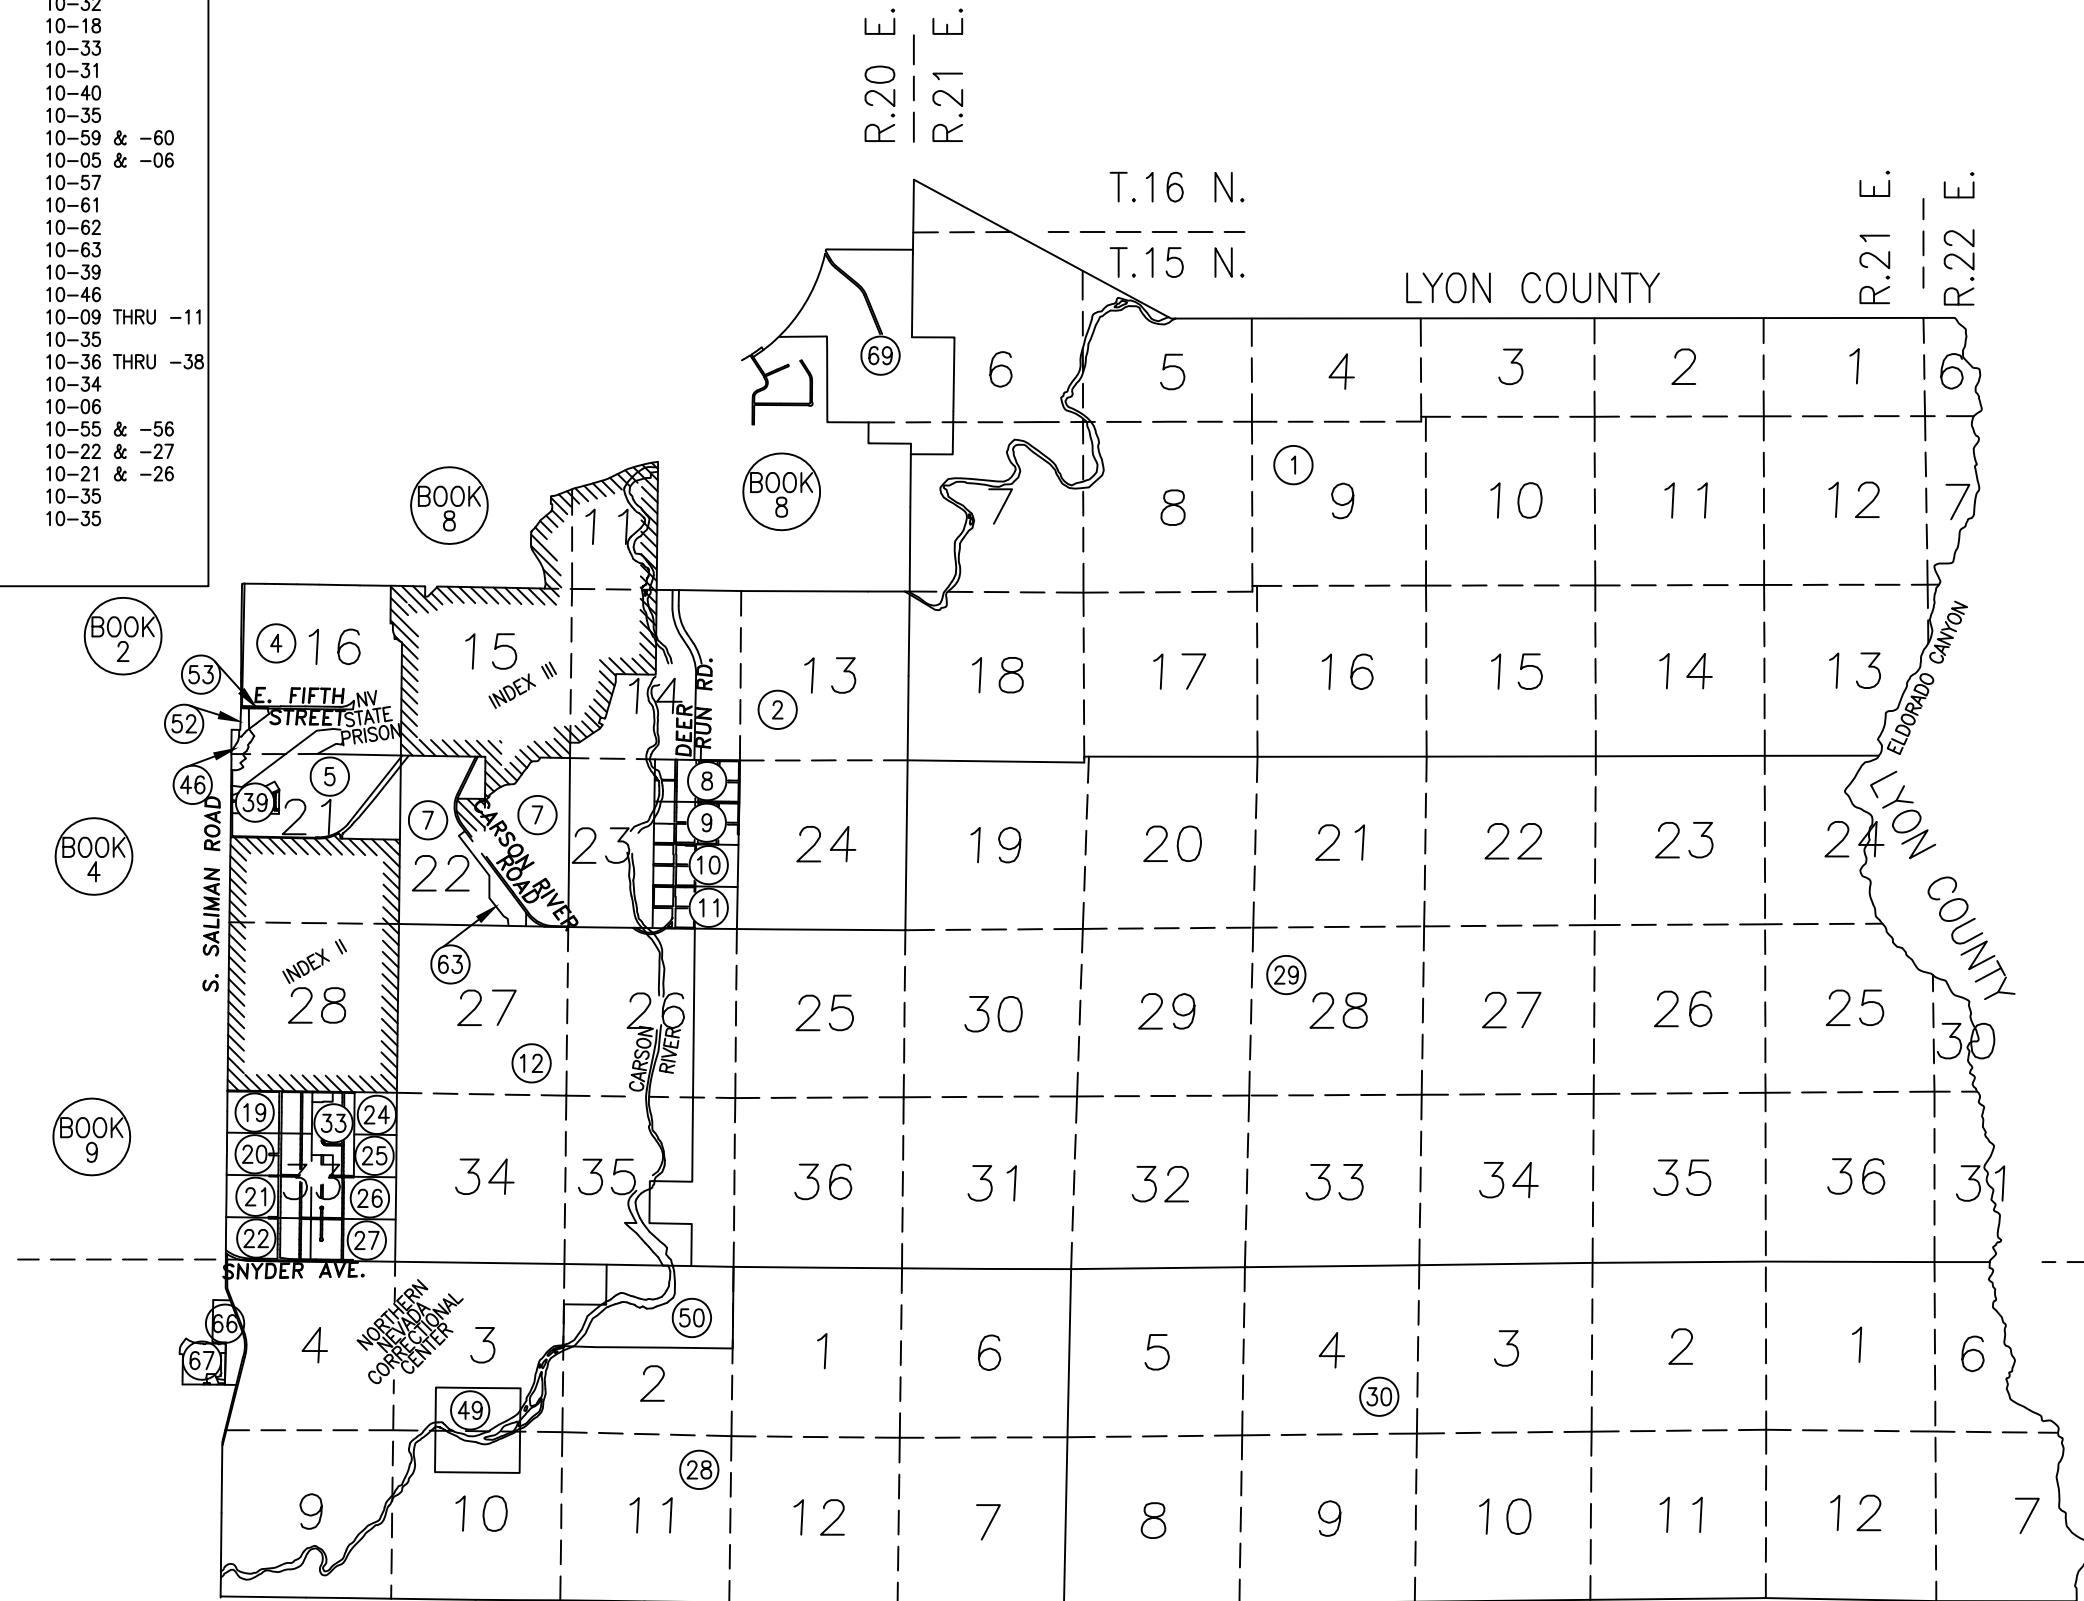

BOOK 10 INDEX I

SUBDIVISION	BOOK - PAGE
CABALLEROS ACRES #1, #2	10-66
	10-32
CARSON VIEW ESTATES	10-18
CATLEDGE SUBDIVISION	10-33
DESERT MOUNTAIN ESTATES	10-31
EAGLE HIGHLANDS #1	10-40
EAGLE HIGHLANDS #2	10-35
EDMONDS INDUSTRIAL ESTATES	10-59 & -60
EMPIRE RANCH ESTATES	10-05 & -06
FAIRVIEW ACRES	10-57
HIDDEN MEADOW	10-61
HIDDEN MEADOW ESTATES	10-62
HIDDEN MEADOW ESTATES #2	10-63
HIDDEN MEADOW ESTATES #3	10-39
LOMPA PARK ESTATES #1	10-46
LOMPA PARK ESTATES #2	10-09 THRU -11
PINION HILLS	10-35
RIVER RIDGE ESTATES	10-36 THRU -38
RIVERVIEW TERRACE	10-34
SHADOW HILLS	10-06
SIERRA VIEW ESTATES	10-55 & -56
SKY RIDGE #6	10-22 & -27
STOKES & SHAW (PARCEL MAP #608)	10-21 & -26
STOKES & SHAW (PARCEL MAP #609)	10-35
VALLEY VISTA #2	10-35
VALLEY VISTA VILLAGE	10-35

SCALE: 1" = 6000'
REVISED: 08/21/2014