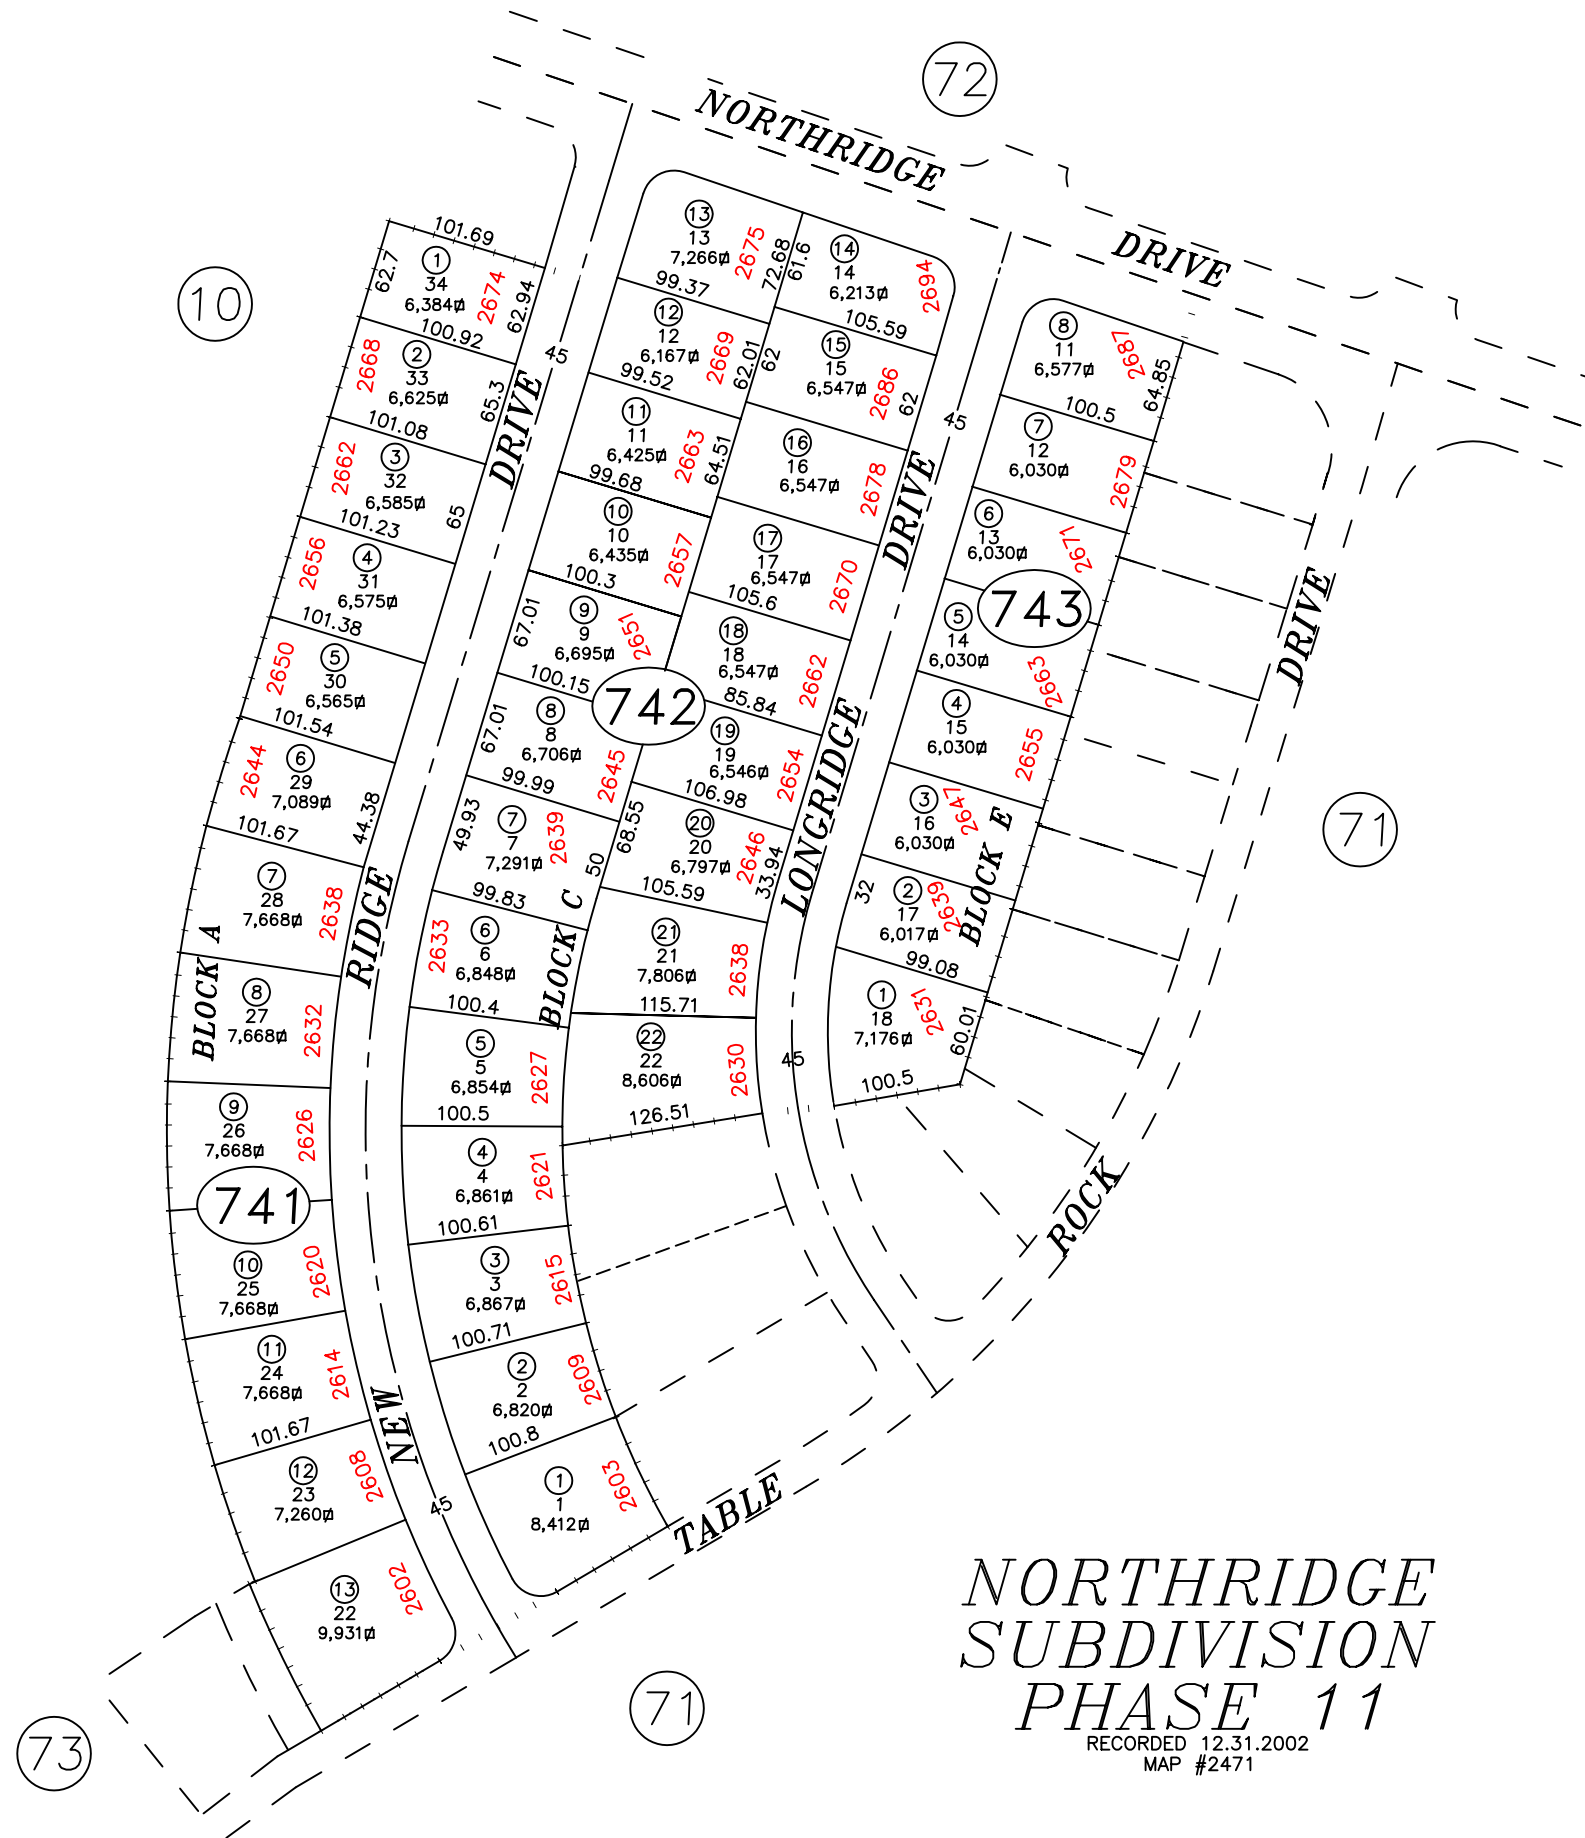

New Page

CARSON CITY, NEVADA  
THIS MAP IS PREPARED FOR THE USE OF THE CARSON CITY  
ASSESSOR FOR ASSESSMENT AND ILLUSTRATIVE PURPOSES  
ONLY, IT DOES NOT REPRESENT A SURVEY. NO LIABILITY  
IS ASSUMED AS TO THE SUFFICIENCY OR ACCURACY OF  
THE DATA DELINEATED HEREON.

Scale: 1" = 120'  
Revised 01.13.2003