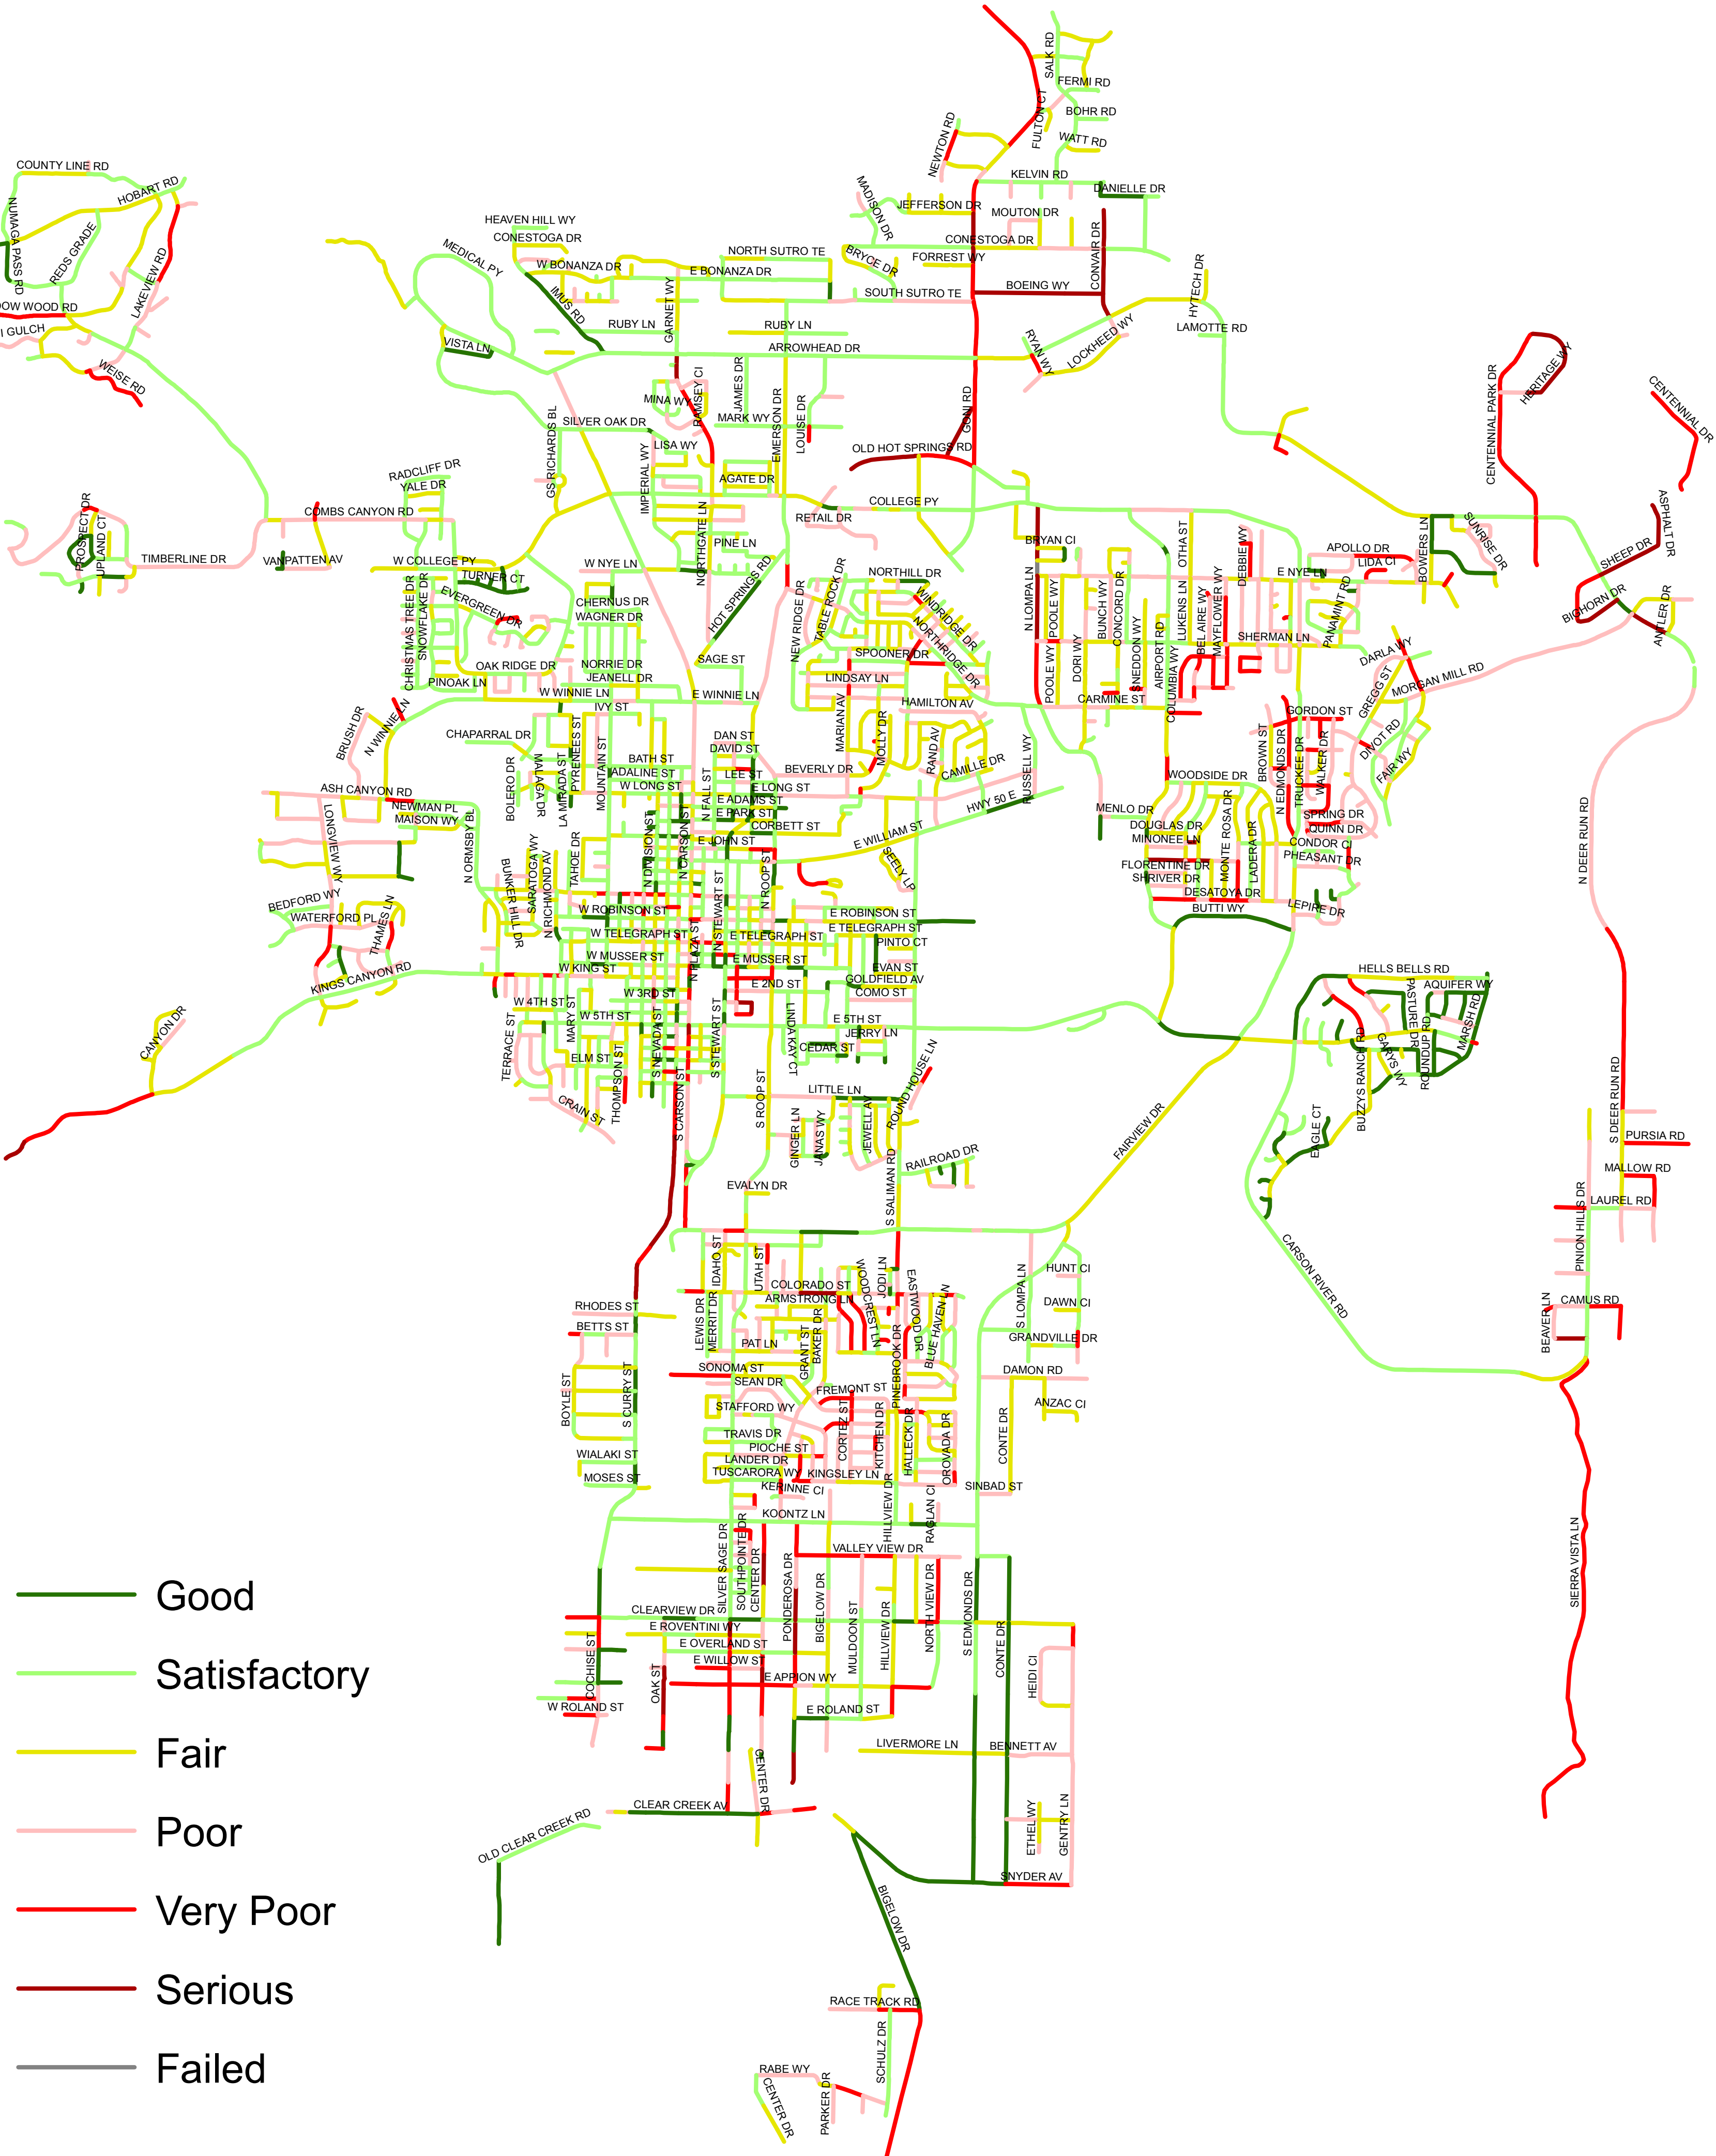

# Carson City Local Roads Current Condition

- Good
- Satisfactory
- Fair
- Poor
- Very Poor
- Serious
- Failed