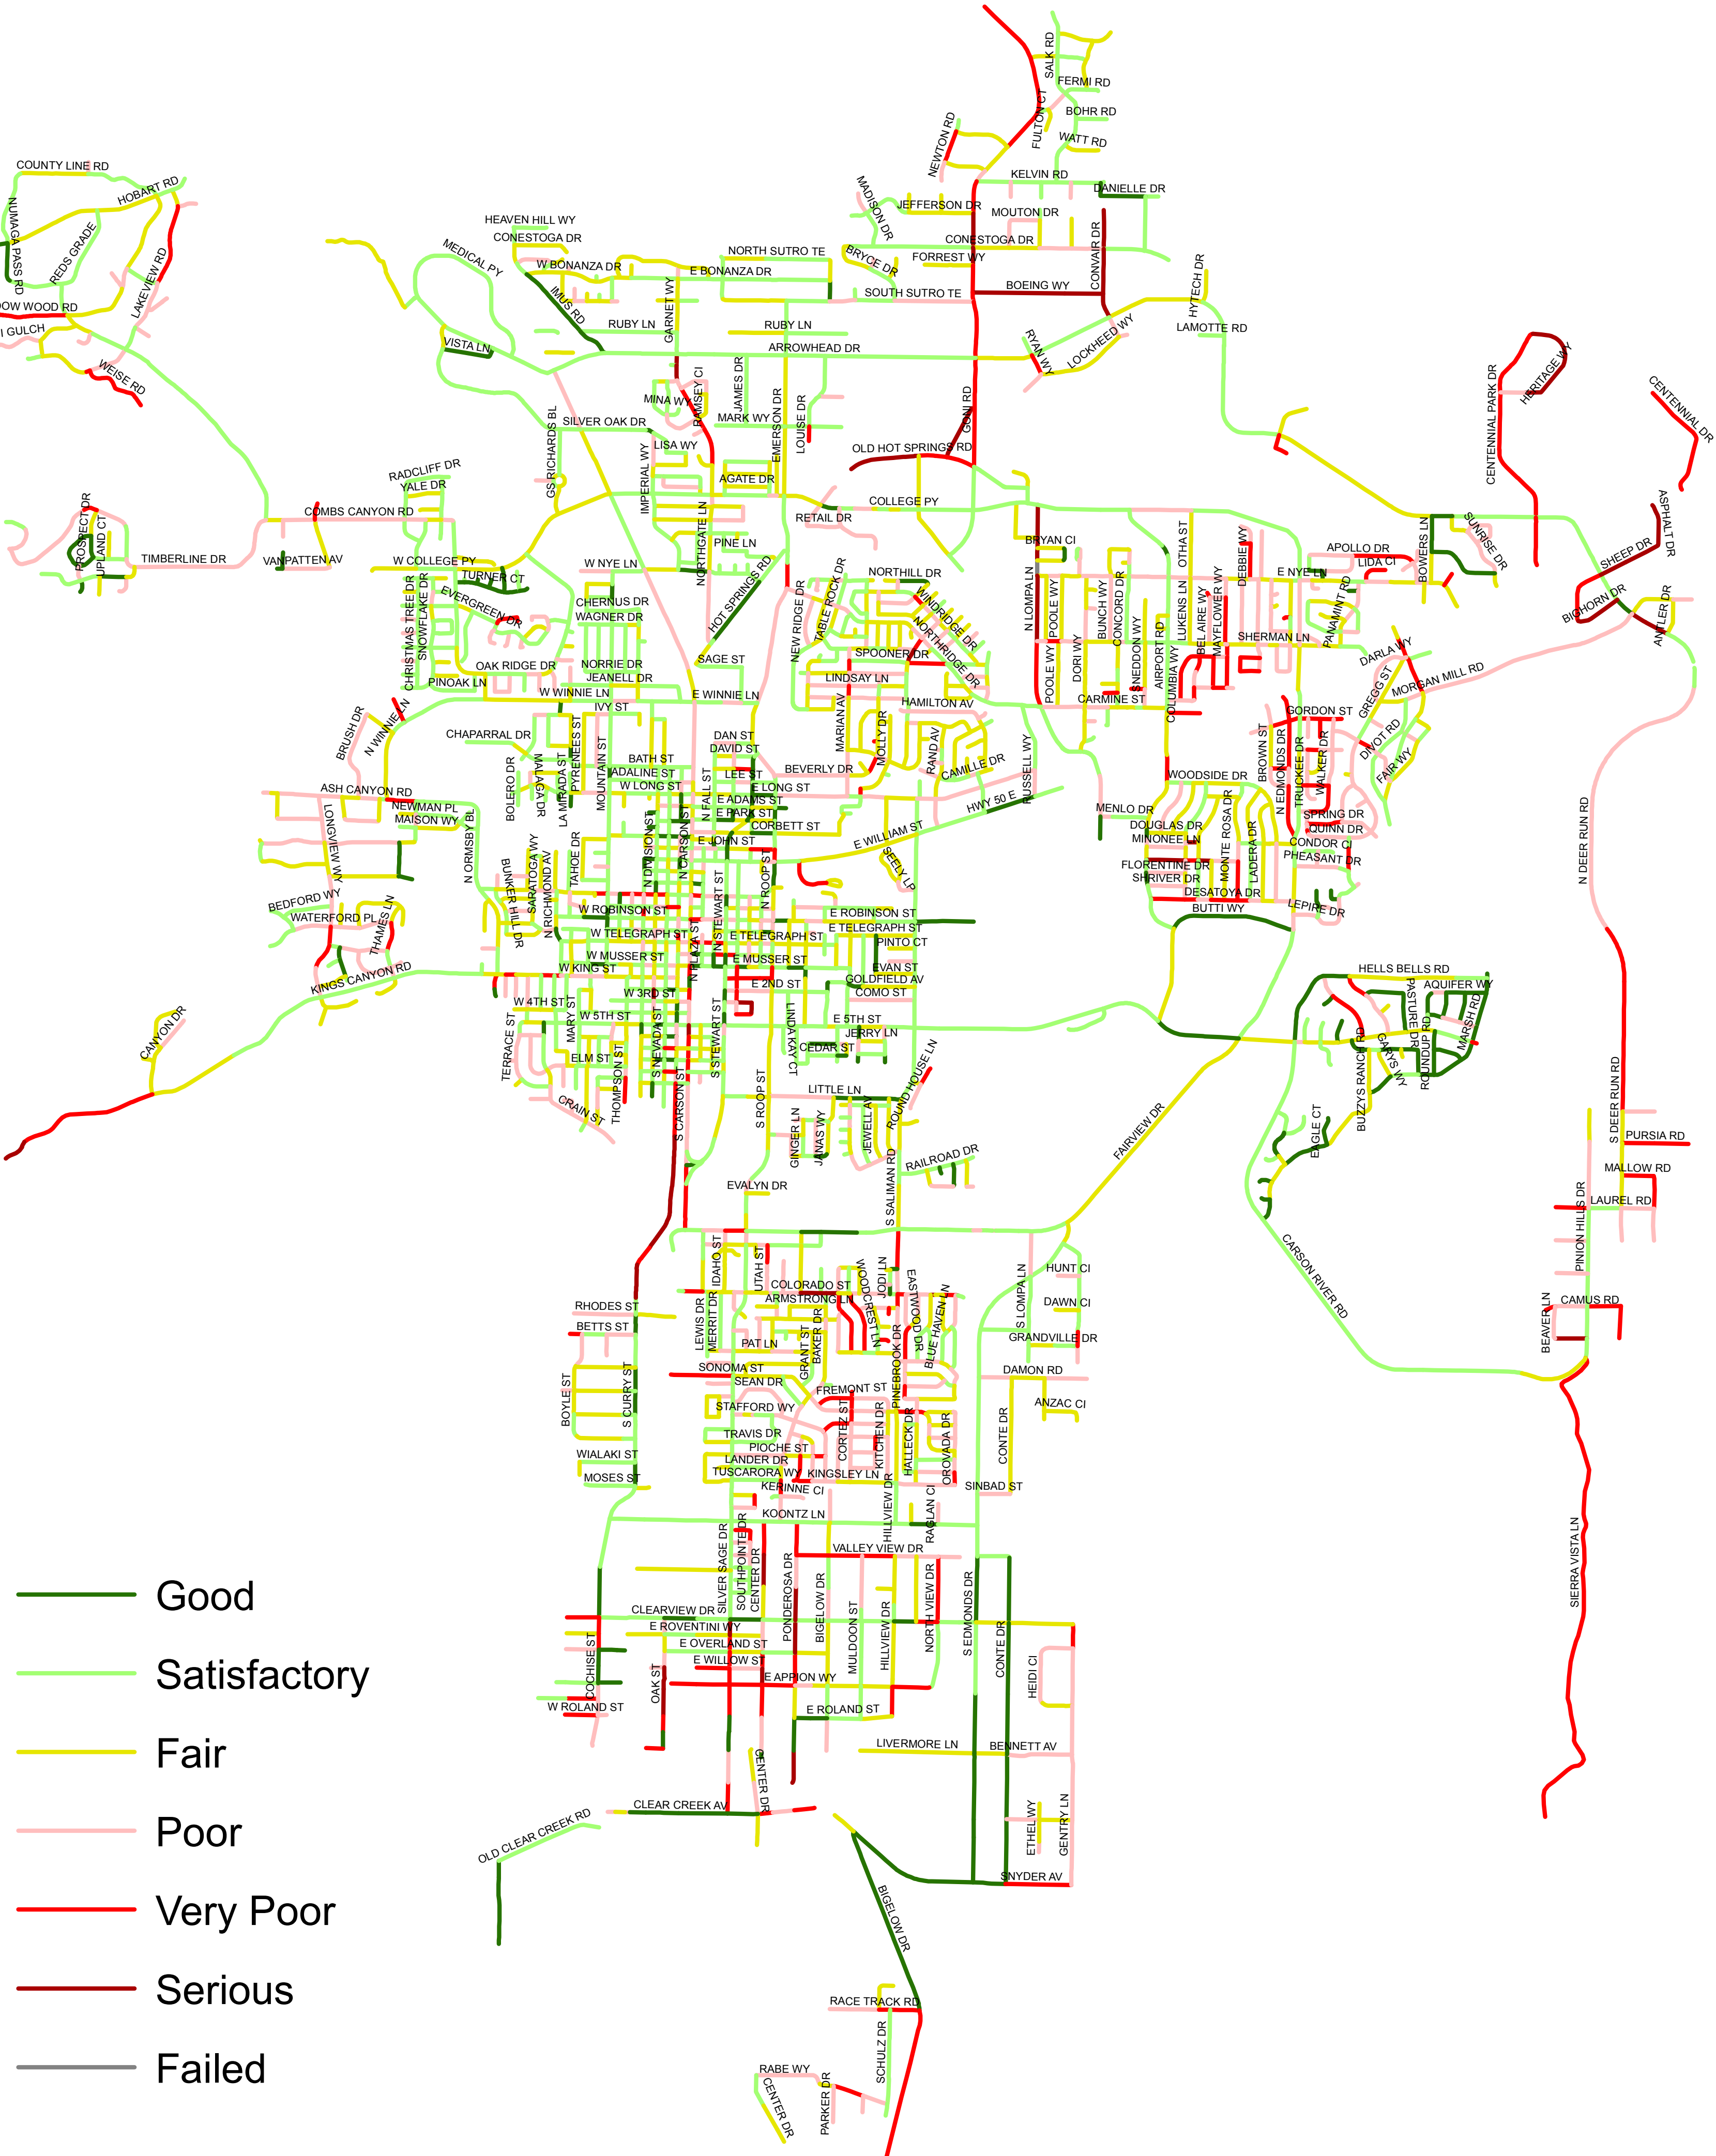

Carson City Local Roads Current Condition

- Good
- Satisfactory
- Fair
- Poor
- Very Poor
- Serious
- Failed