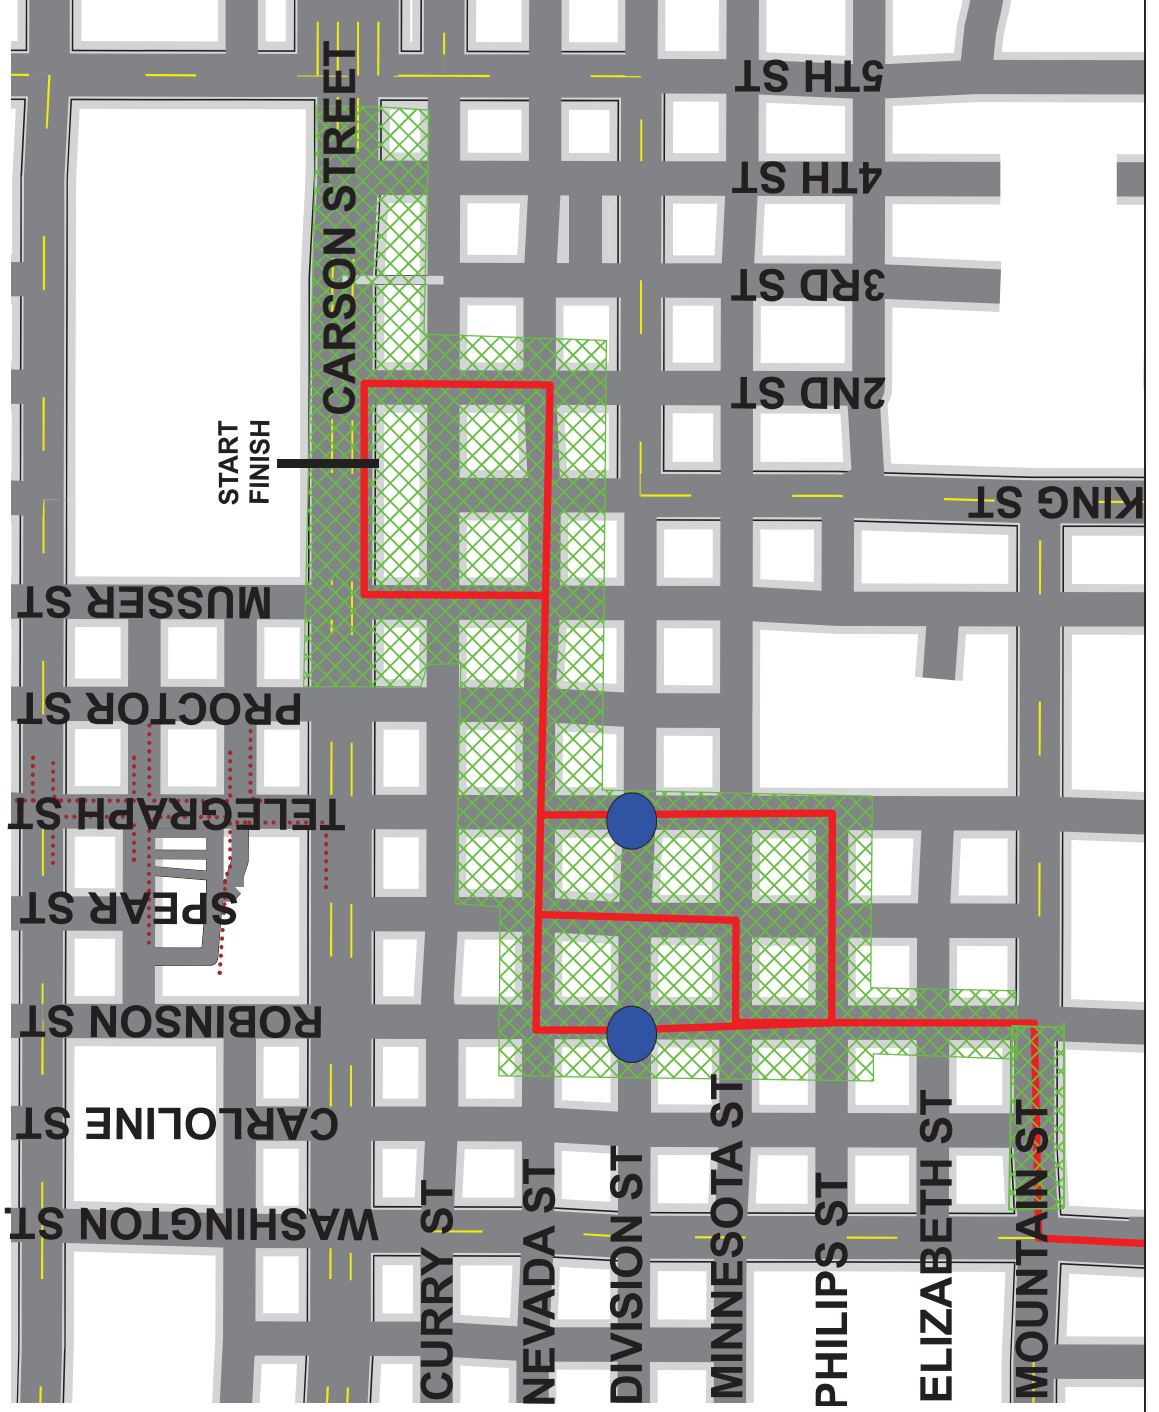

EPIC RIDES ROAD CLOSURE MAP

EXPECT ROAD CLOSURES

CRIT RESIDENT ACCESS

CRIT COURSE/ INGRESS ROUTE

EPIC RIDES EGRESS ROUTE (ALL RACES)

EXPECT ROAD CLOSURES THROUGHOUT WEEKEND

CCSO ESCORT
CYCLISTS

ESCORT TIMES
FRIDAY: 2:00 PM -2:30 PM

SATURDAY: 7:15-7:30AM,
8:00-8:15AM

SUNDAY: 7:30 AM- 7:45 AM
8:40 AM TO 8:55 AM

ONLY CAPITAL 50 TURN
ONTO LONGVIEW

EPIC RIDES INGRESS ROUTE ALL RACE'S

EXPECT ROAD CLOSURES THROUGHOUT WEEKEND

RESIDENT ACCESS POINTS