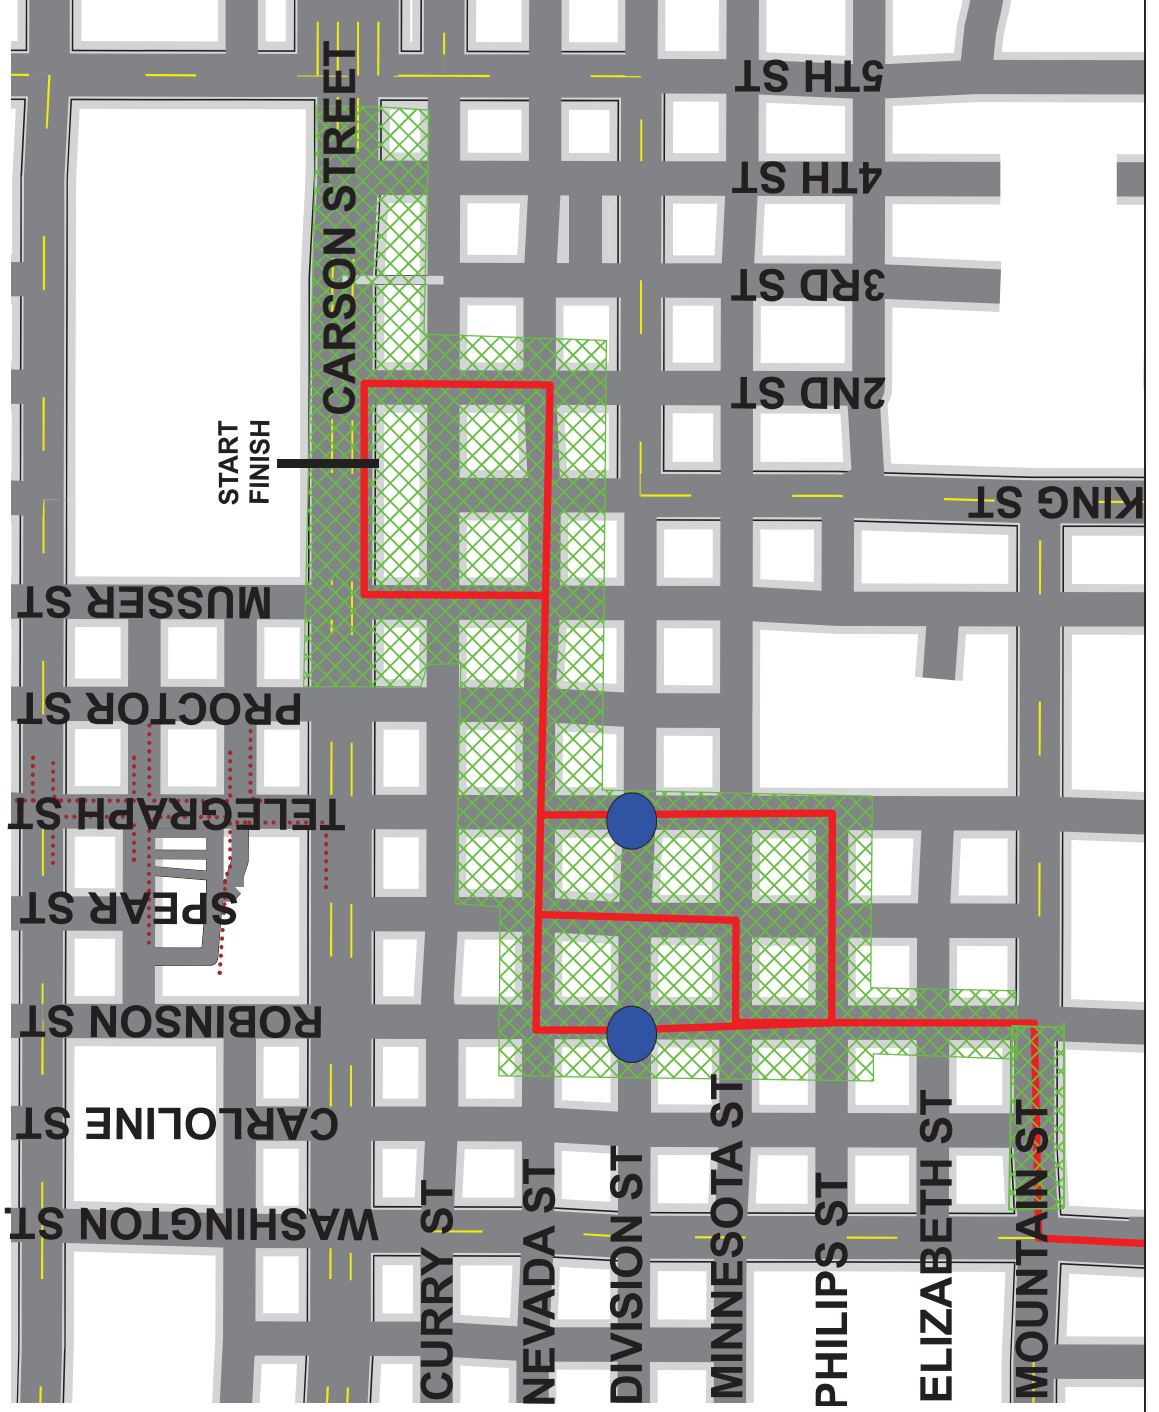

# EPIC RIDES ROAD CLOSURE MAP

EXPECT ROAD CLOSURES

CRIT RESIDENT ACCESS

CRIT COURSE/ INGRESS ROUTE

# EPIC RIDES EGRESS ROUTE (ALL RACES)

EXPECT ROAD CLOSURES THROUGHOUT WEEKEND

CCSO ESCORT  
CYCLISTS

ESCORT TIMES  
FRIDAY: 2:00 PM -2:30 PM

SATURDAY: 7:15-7:30AM,  
8:00-8:15AM

SUNDAY: 7:30 AM- 7:45 AM  
8:40 AM TO 8:55 AM

ONLY CAPITAL 50 TURN  
ONTO LONGVIEW

# EPIC RIDES INGRESS ROUTE ALL RACE'S

EXPECT ROAD CLOSURES THROUGHOUT WEEKEND

RESIDENT ACCESS POINTS