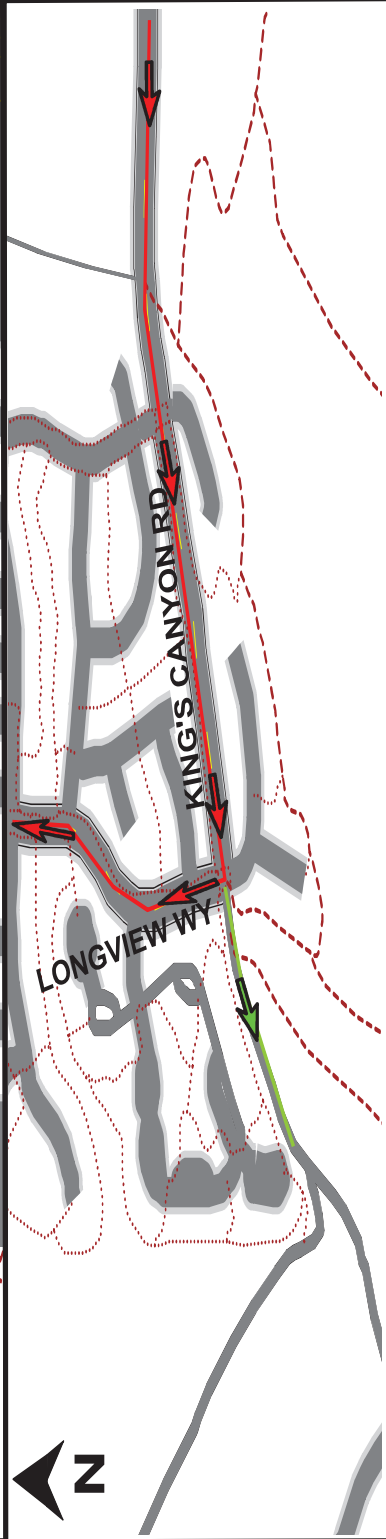

# EPIC RIDES ROAD CLOSURE MAP

EXPECT ROAD CLOSURES

CRIT RESIDENT ACCESS

CRIT COURSE/ INGRESS ROUTE

# EPIC RIDES EGRESS ROUTE (ALL RACES)

EXPECT ROAD CLOSURES THROUGHOUT WEEKEND

CCSO ESCORT  
CYCLISTS

ESCORT TIMES  
FRIDAY: 2:00 PM -2:30 PM

SATURDAY: 7:15-7:30AM,  
8:00-8:15AM

SUNDAY: 7:30 AM- 7:45 AM  
8:40 AM TO 8:55 AM

ONLY CAPITAL 50 TURN  
ONTO LONGVIEW