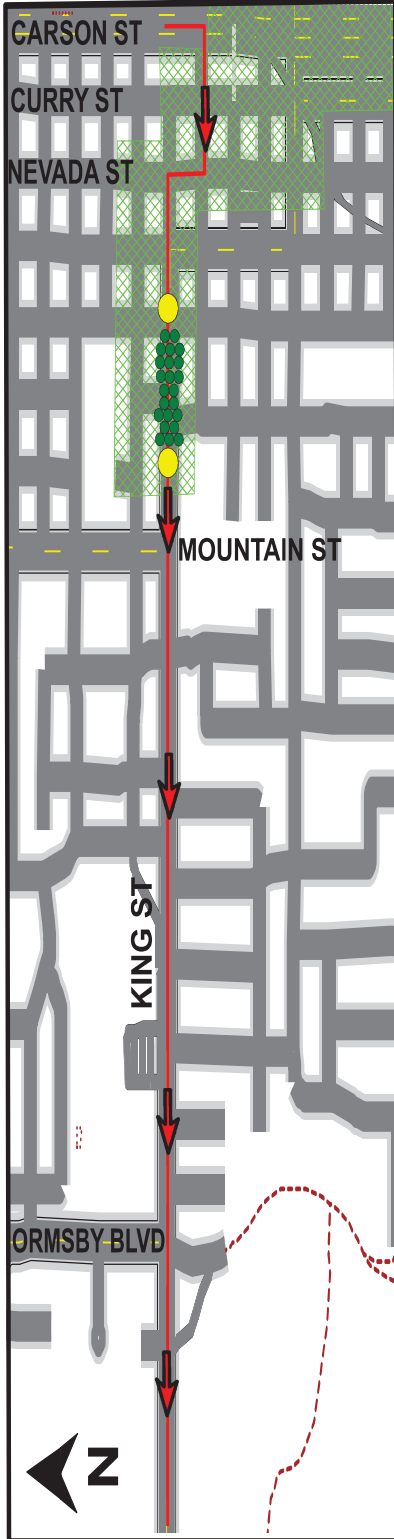

EPIC RIDES ROAD CLOSURE MAP

EXPECT ROAD CLOSURES

CRIT RESIDENT ACCESS

CRIT COURSE/ INGRESS ROUTE

EPIC RIDES EGRESS ROUTE (ALL RACES)

EXPECT ROAD CLOSURES THROUGHOUT WEEKEND

CCSO ESCORT
CYCLISTS

ESCORT TIMES
FRIDAY: 2:00 PM -2:30 PM

SATURDAY: 7:15-7:30AM,
8:00-8:15AM

SUNDAY: 7:30 AM- 7:45 AM
8:40 AM TO 8:55 AM

ONLY CAPITAL 50 TURN
ONTO LONGVIEW

EPIC RIDES INGRESS ROUTE ALL RACE'S

EXPECT ROAD CLOSURES THROUGHOUT WEEKEND

RESIDENT ACCESS POINTS