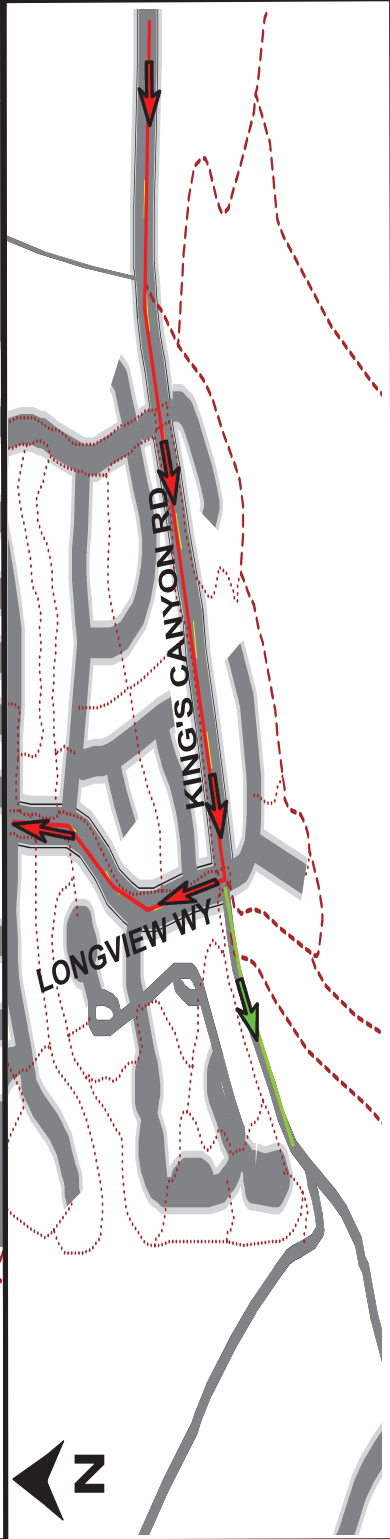

EPIC RIDES ROAD CLOSURE MAP

EXPECT ROAD CLOSURES

CRIT RESIDENT ACCESS

CRIT COURSE/ INGRESS ROUTE

EPIC RIDES EGRESS ROUTE (ALL RACES)

EXPECT ROAD CLOSURES THROUGHOUT WEEKEND

CCSO ESCORT
CYCLISTS

ESCORT TIMES
FRIDAY: 2:00 PM -2:30 PM

SATURDAY: 7:15-7:30AM,
8:00-8:15AM

SUNDAY: 7:30 AM- 7:45 AM
8:40 AM TO 8:55 AM

ONLY CAPITAL 50 TURN
ONTO LONGVIEW

EPIC RIDES INGRESS ROUTE ALL RACE'S

EXPECT ROAD CLOSURES THROUGHOUT WEEKEND

RESIDENT ACCESS POINTS