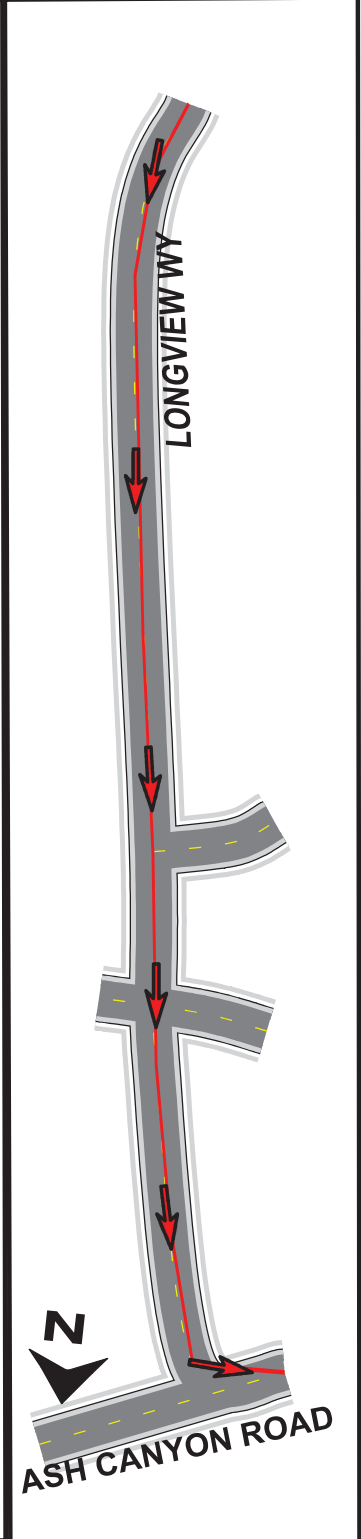

EPIC RIDES ROAD CLOSURE MAP

EXPECT ROAD CLOSURES

CRIT RESIDENT ACCESS

CRIT COURSE/ INGRESS ROUTE

EPIC RIDES EGRESS ROUTE (ALL RACES)

EXPECT ROAD CLOSURES THROUGHOUT WEEKEND

CCSO ESCORT
CYCLISTS

ESCORT TIMES
FRIDAY: 2:00 PM -2:30 PM

SATURDAY: 7:15-7:30AM,
8:00-8:15AM

SUNDAY: 7:30 AM- 7:45 AM
8:40 AM TO 8:55 AM

ONLY CAPITAL 50 TURN
ONTO LONGVIEW

EPIC RIDES INGRESS ROUTE ALL RACE'S

EXPECT ROAD CLOSURES THROUGHOUT WEEKEND

RESIDENT ACCESS POINTS