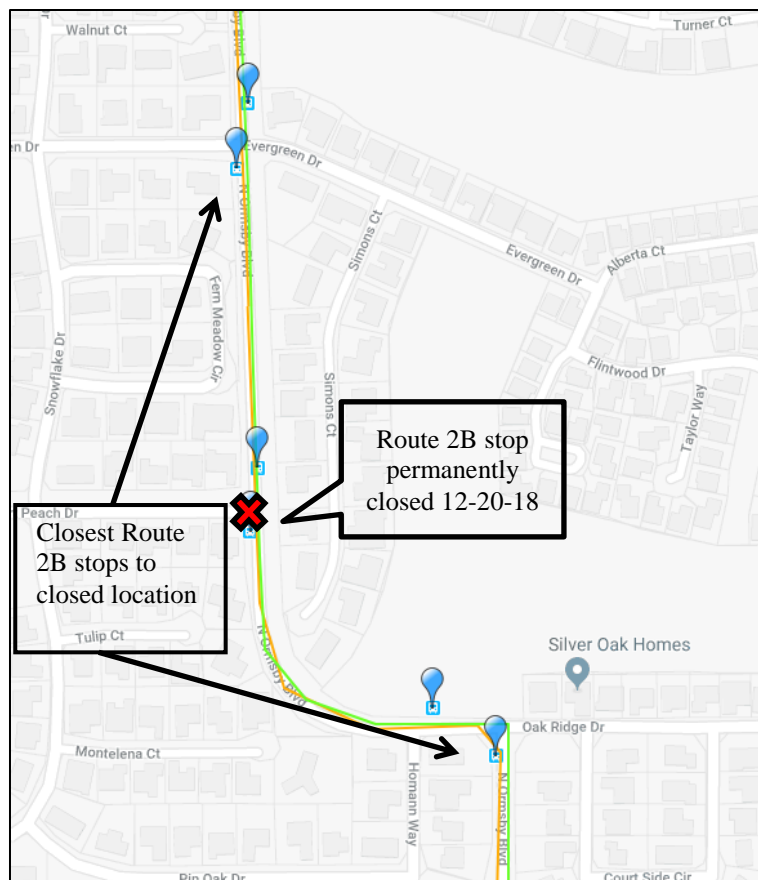

ATTENTION JAC RIDERS!

A BUS STOP ON ROUTE 2B WILL BE PERMANENTLY CLOSING

The bus stop near the intersection of N. Ormsby Blvd. and Desert Peach Dr. will be permanently closed beginning Thursday, December 20th. This bus stop is served by Route 2B and no new bus stop will be added to take its place. The closest Route 2B stops will be N. Ormsby Blvd. at Evergreen Dr. to the north and N. Ormsby Blvd. at Oak Ridge Dr. to the south. There is also a stop served by Route 2A on the other side of N. Ormsby Blvd. at Desert Peach Dr. See map below