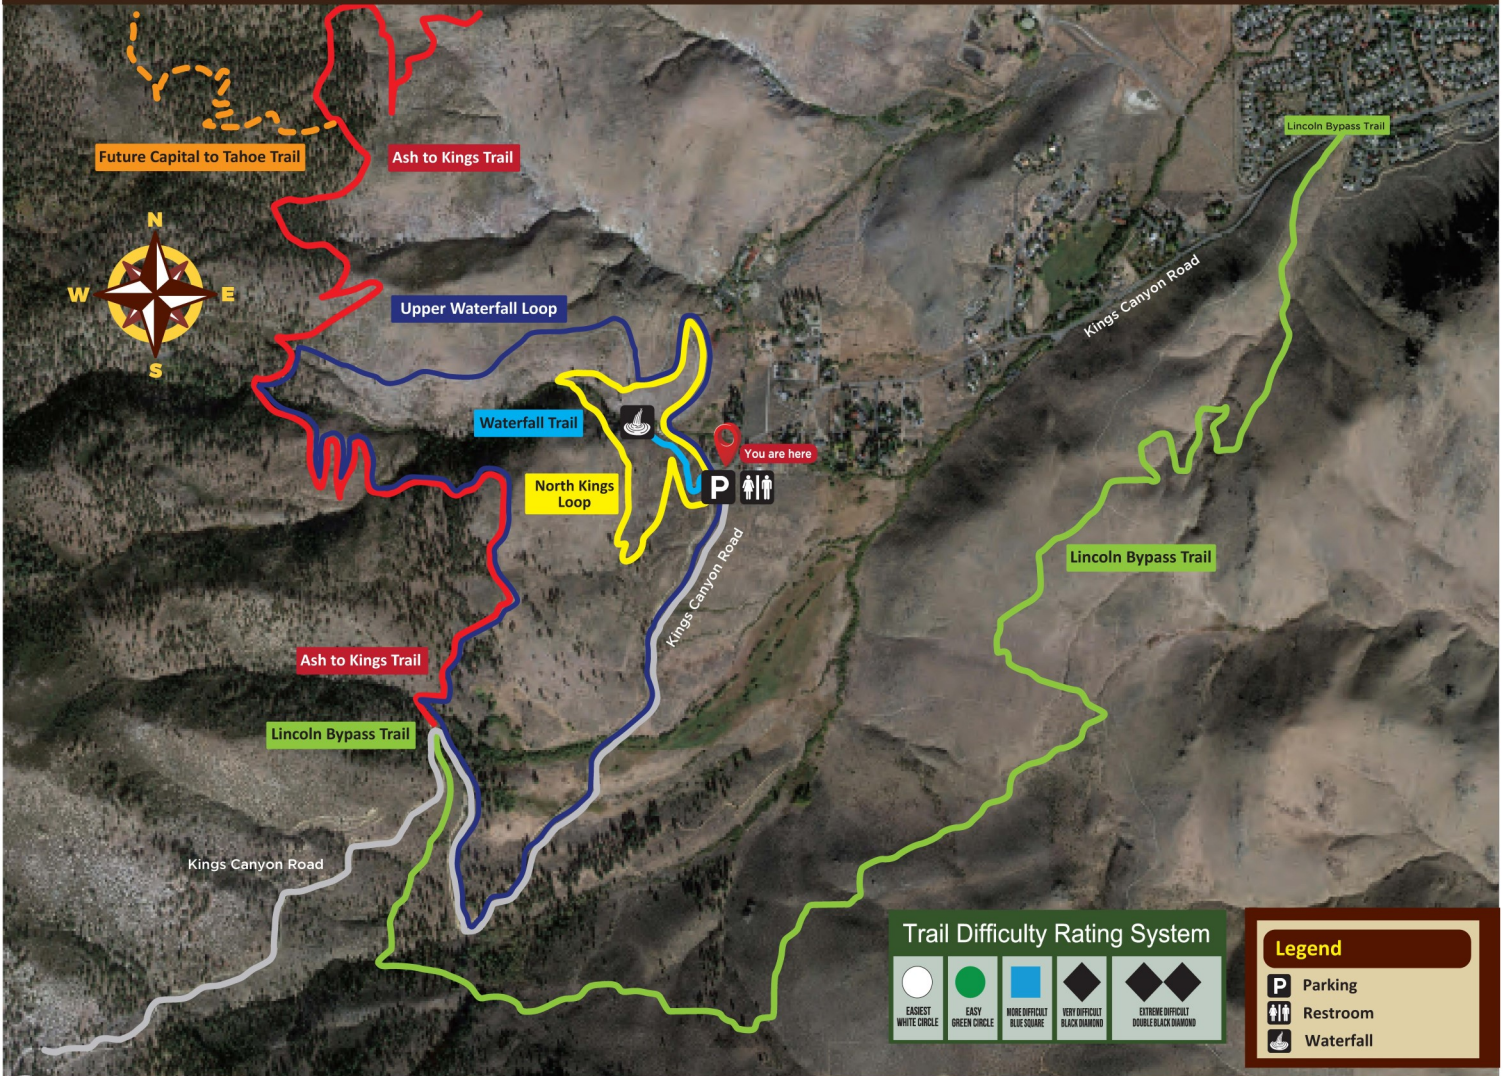

# Kings Canyon Trail System

## Trail Difficulty Rating System

## Legend

- Parking
- Restroom
- Waterfall

ID	Trail Name	Length	Rating	Grade	Trail Use	Trail Restrictions
	Waterfall Trail	0.3 miles		10% avg., 17% max.		
	North Kings Loop	1.8 miles		10% avg., 20% max.		
	Upper Waterfall Loop	4.4 miles		10% avg., 20% max.		
	Ash to Kings Trail	7.4 miles		7% avg., 17% max.		
	Lincoln Bypass Trail	4.4 miles		7% avg., 17% max.		
	Kings Canyon Road	9.3 miles	Variable	10% avg., 17% max.		

## Trail Use Key

- Hikers
- Dogs On leash or voice control
- Mountain Bikes
- Equestrians
- No Dogs
- No Mountain Bikes
- No Equestrians
- No OHV's